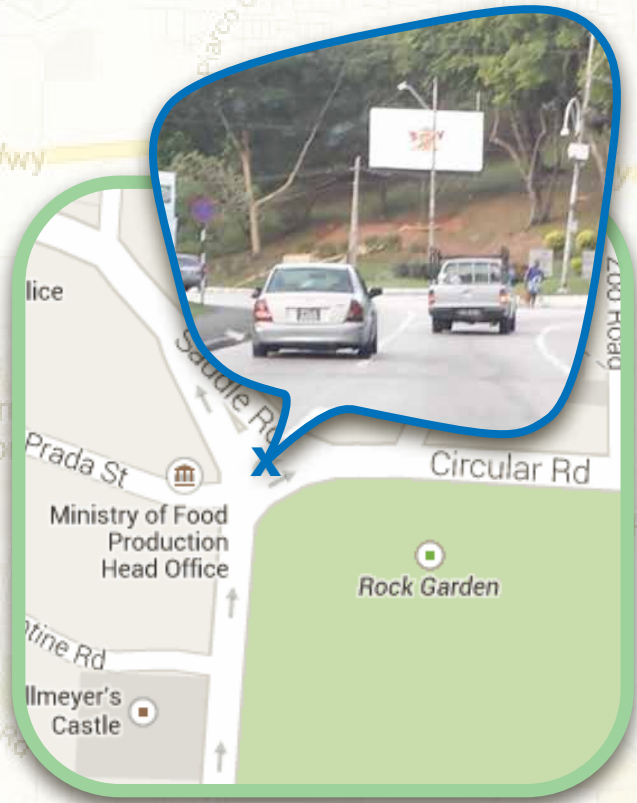

# Carin Television Outdoor Signage

Here is a unique opportunity to reach a large group of citizens who commute and conduct daily business at the Queens Park Savannah, Churchill Roosevelt Highway and the Debe Market areas.

- Two billboards on the Churchill Roosevelt Highway at Macoya Road, facing all traffic directions
- One at the Debe Market at the M2 Ring Road and SS Erin Main Road, oriented towards the new highway

At 11ft H x 22ft W, our signs will be very prominent and yet not too distracting for motorists.

# Choose from any location or all three for best value

**COTTON HILL** - Queen's Park North West, where traffic diverts into Maraval or around the Savannah. (Possibly the best location in the country!)

**MACOYA** - South side of the Churchill Roosevelt Highway at the busy Macoya Road intersection. There will be two signs facing East, West and Macoya Rd.

**DEBE** - On the SS Erin Road intersection with the M2 Ring Road facing North, covering traffic from two directions