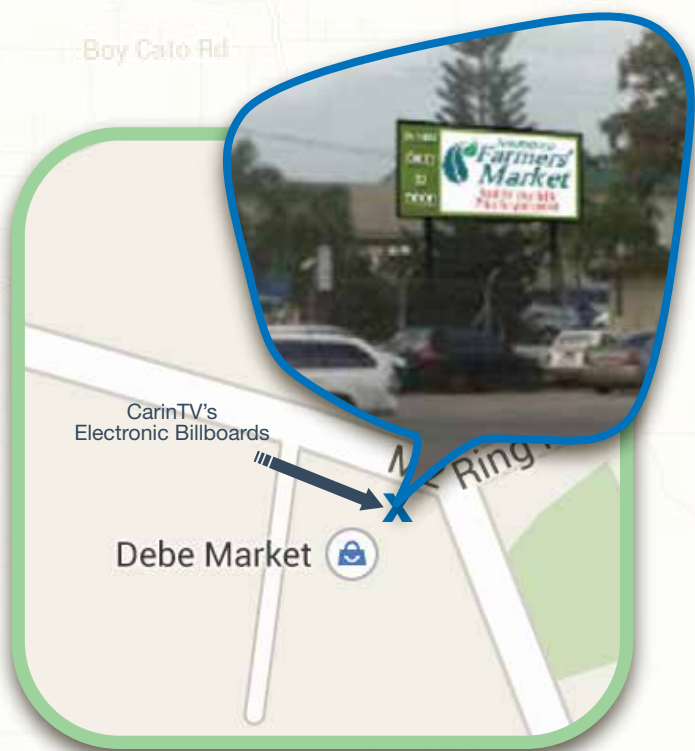

- Two billboards on the Churchill Roosevelt Highway at Macoya Road, facing all traffic directions
- One at the Debe Market at the M2 Ring Road and SS Erin Main Road, oriented towards the new highway

At 11ft H x 22ft W, our signs will be very prominent and yet not too distracting for motorists.

# Choose from any location or all three for best value

**COTTON HILL** - Queen's Park North West, where traffic diverts into Maraval or around the Savannah. (Possibly the best location in the country!)

**MACOYA** - South side of the Churchill Roosevelt Highway at the busy Macoya Road intersection. There will be two signs facing East, West and Macoya Rd.

**DEBE** - On the SS Erin Road intersection with the M2 Ring Road facing North, covering traffic from two directions