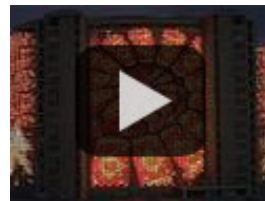

## When Technology Keeps Pace with Vision

As architects and designers envision new ways to use LED displays, technology must keep pace with their unique concepts. A case in point: Daktronics Freeform LED Elements help make the Sanya Aloha Hotel on Hainan Island, People's Republic of China, a landmark destination. Media facades, transparent LED displays, and architectural lighting energize the retail ambience in ways never seen before. View the video clips below to envision an entirely new LED technology application.

Morongo Casino

Hollywood Casino

Long Beach Court

Sanya Aloha Hotel

LAX Transforms Travel Experience  
Daktronics delivered and installed over \$20 million of cutting-edge architecturally integrated indoor video displays at Los